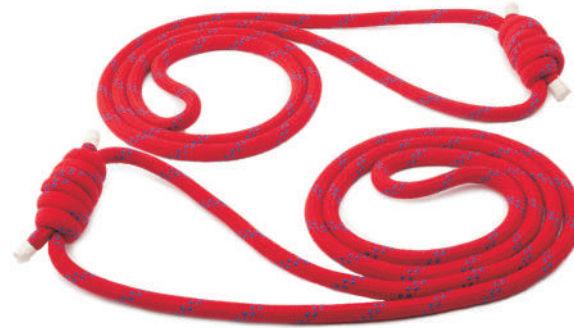

YOGA ROPES

Weight: 170gm to 220gm

Size: A. L 125cm to 135cm x Thickness 12mm to 14mm

B. L 95cm 1.05cm x Thickness 12mm to 14 mm

Material: Cotton and Poly

Color: White / Blue / Red

Yogikuti has designed high quality strong yoga rope. Yoga practice with ropes can develop agility, confidence and alertness. Variations of movement can bring freedom to joints, ropes can be used for remedial (therapeutic) and restorative yoga. Yoga ropes are most effective, versatile tool for developing strength & flexibility.