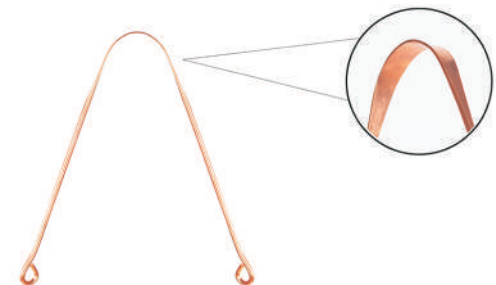

YOGA MAT CARRY STRAP

Weight: 80gm to 120gm

Size: L 130cm x W 3.81cm

Material: 100% Cotton

Color: Purple / Blue / Green / Red

Black / Grey

Yogikuti mat carry strap is designed to fit mats of any size. The Commuter mat carrier is an excellent alternative that keeps your yoga mat easily accessible and at your side for all occasions. It can also be used like as a stretching strap.

YOGA MAT COVERS (BAG)

Weight: 350gm to 400gm

Size: L 70cm x W 12cm x H 16cm

Material: 100% Cotton / Polyester

Color: Black / Blue / Grey

Keep your mat clean, dry & portable with mat bag. Features an adjustable shoulder strap, full zipper closure, convenient pocket for easy storage. Wear slung over your shoulder or across your body using the adjustable strap to ensure it stays put. Our standard yoga mat bag gives your hands freedom to take your yoga mat anywhere with you on your travel.

TONGUE CLEANER

Weight: 30gm

Material: Copper

Copper is a bacteria resistant metal and best material to clean the tongue. It improves oral hygiene, gives fresh breath removes bacteria and also helps to improve digestion.